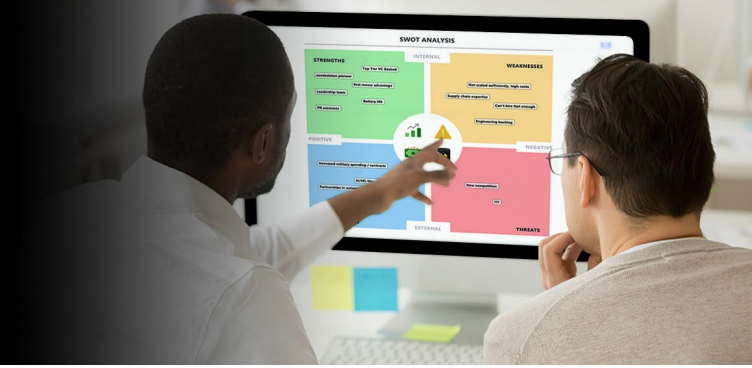

MindManager®

MindManager or MindManager Enterprise: Which one is right for you?

When a few individuals in an organization are able to capture, organize and share critical information more effectively, it can transform a process, a project, even a department. When whole teams are doing those things—together—it can transform an entire business.

MindManager Enterprise empowers teams of 5+ with all the benefits of the single-user MindManager software, plus a uniquely powerful set of tools specifically designed to foster alignment, increase productivity and drive projects forward. It also offers procurement and IT departments a streamlined, supported, cost-effective way to equip both MindManager users and the entire organization for efficiency and success.