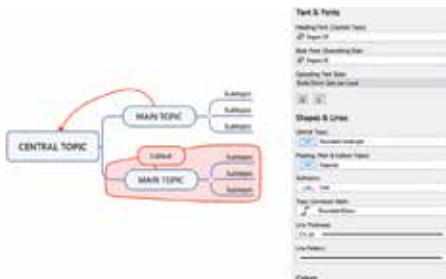

## HTML5 Export & Publish Filtering

Make shared maps easier for people to navigate, understand and respond to.

- Filter exported & published maps on icons, tags, resources and saved Power Filter queries
- Create direct topic links to visually guide recipients to the content you want them to see
- Move projects and conversations forward faster

## Match Width

Keep your audience focused on your map's content, not its structure.

- Standardize topic width to create more readable & engaging presentations
- Adjust topic width manually or with a single click
- Apply changes to individual topics or entire maps

## Theme Designs

Instantly convey subtle yet significant messages about your brand, style, and content.

- Choose from 40+ stunning and varied new visual themes
- Transform any map's look, feel and tone with a single click
- Effortlessly switch themes to engage different audiences and support different goals