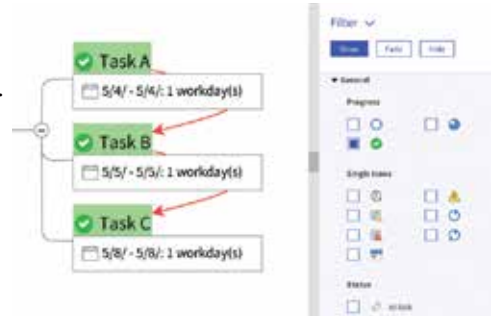

#### Tag View

Gain a clear picture of a project's overall progress towards completion.

- See and update the status of tasks & action items in progressive Kanban-style columns
- Instantly identify backlogs, bottlenecks and resource issues
- Define processes with custom column tags that are automatically applied in Map View

#### Icon View

More easily see and show the exact information you need, the moment you need it.

- View content by any applied icon, including Priority, Progress and 500+ others
- Assign icons to topics within Icon View via simple drag & drop
- Update and manage topics more quickly, easily & logically in all views

## HTML5 Export & Publish Filtering

Make shared maps easier for people to navigate, understand and respond to.

- Filter exported & published maps on icons, tags, resources and saved Power Filter queries
- Create direct topic links to visually guide recipients to the content you want them to see
- Move projects and conversations forward faster