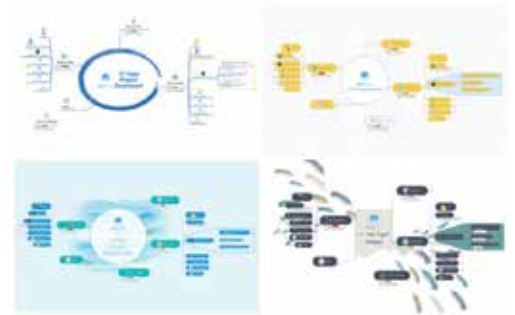

#### Icon View

More easily see and show the exact information you need, the moment you need it.

- View content by any applied icon, including Priority, Progress and 500+ others
- Assign icons to topics within Icon View via simple drag & drop
- Update and manage topics more quickly, easily & logically in all views

## HTML5 Export & Publish Filtering

Make shared maps easier for people to navigate, understand and respond to.

- Filter exported & published maps on icons, tags, resources and saved Power Filter queries
- Create direct topic links to visually guide recipients to the content you want them to see
- Move projects and conversations forward faster

## Match Width

Keep your audience focused on your map's content, not its structure.

- Standardize topic width to create more readable & engaging presentations
- Adjust topic width manually or with a single click
- Apply changes to individual topics or entire maps

## Theme Designs

Instantly convey subtle yet significant messages about your brand, style, and content.

- Choose from 40+ stunning and varied new visual themes
- Transform any map's look, feel and tone with a single click
- Effortlessly switch themes to engage different audiences and support different goals